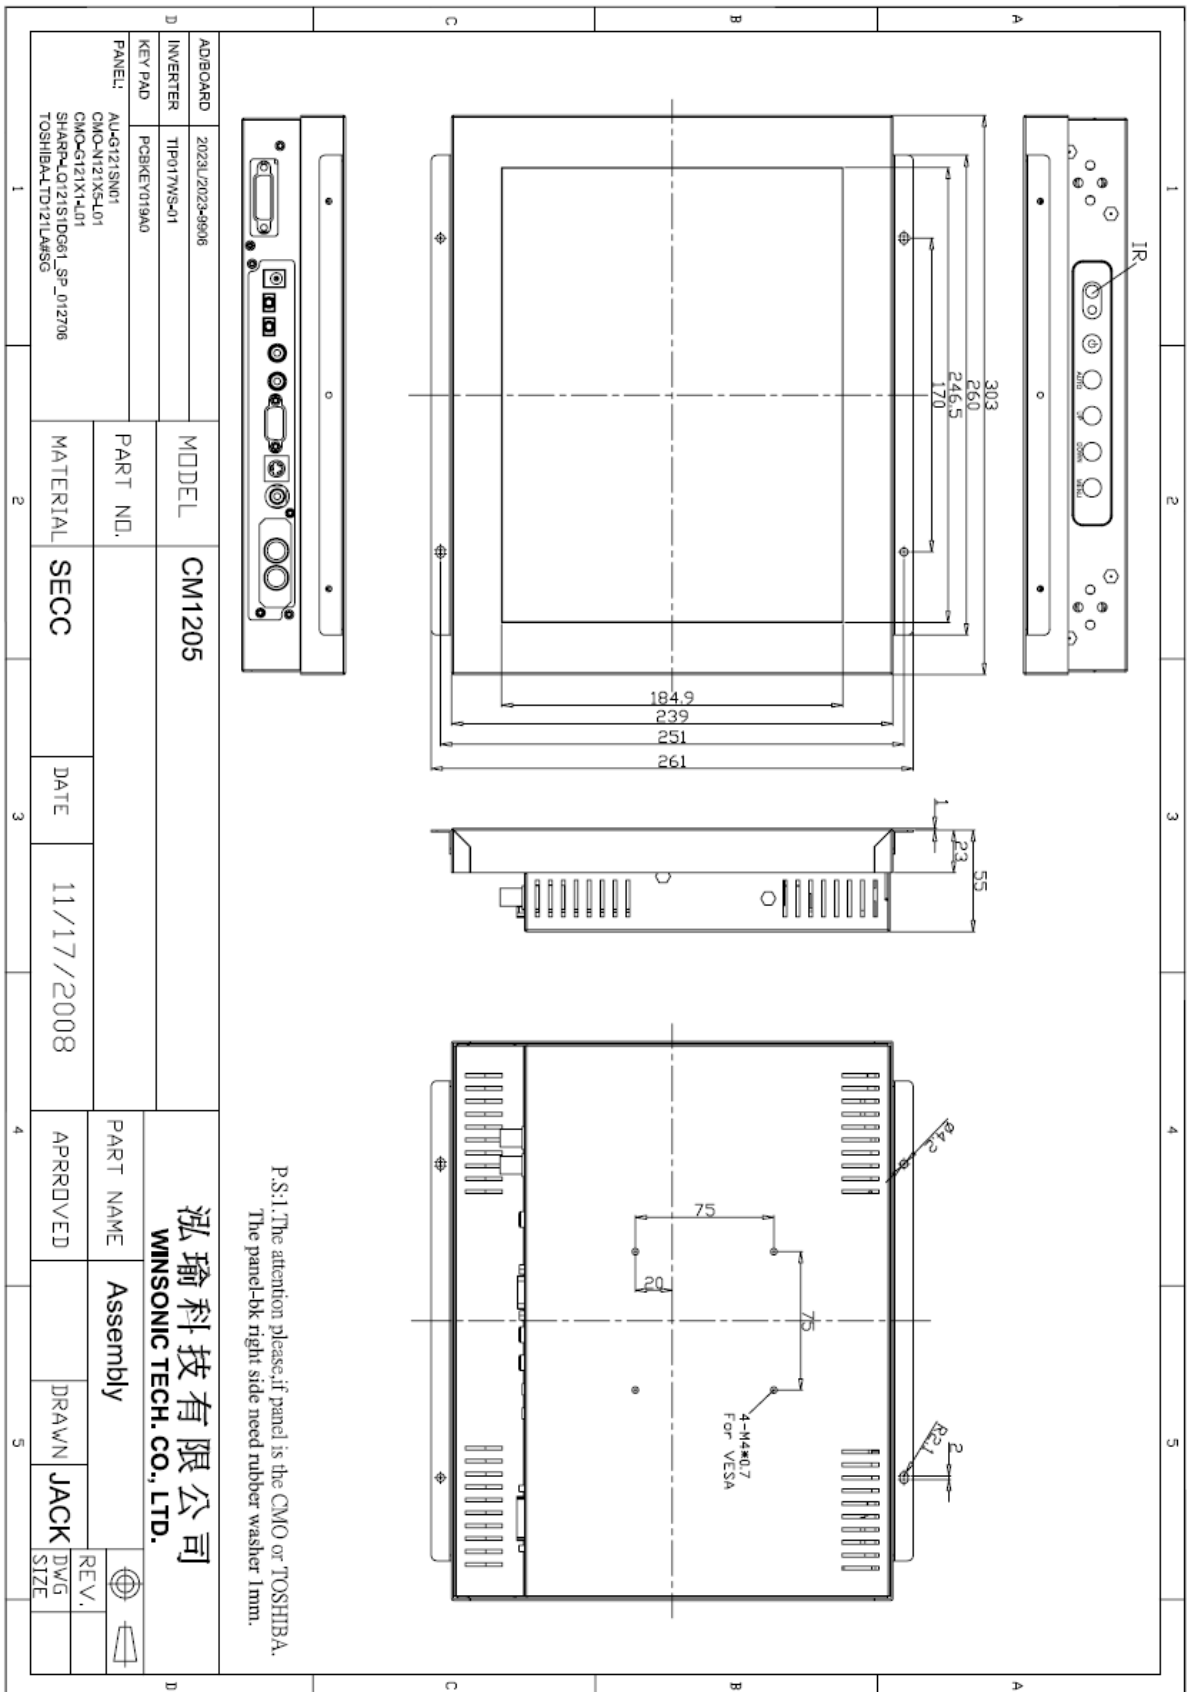

CM1205

Chassis Mount Monitor 12"

- **Modular mechanical design provides flexible product configuration and easy maintenance**
- **Optional built-in touch screen for interactive applications**
- **Optional auto-brightness sensor offers application by day and night**
- **Optional with different frames (Open Frame, Chassis Type, Rack Mount, Panel Mount)**

Specifications			
Panel:	Cell Type / Glass Surface	TFT LCD / Black Anti-Glare, low reflection coating	
	Aspect Ratio / Size	4:3 / 12,1" viewable diagonal area	
	Native Res. / Colors	CM1205-SN25L0 800 (H) x 600 (V) / 262 K	CM1205-XN35L0 1024 (H) x 768 (V) / 16.2 M
	Active Area / Pixel Pitch mm	246.0 (H) x 184.5 (V) / 0.3075(H) x 0.3075(V)	245.8 (H) x 184.3 (V) / 0.24(H) x 0.24(V)
	Response Time	< 35 ms	<25 ms
	Brightness / Contrast	400 cd/m2 (typ) / 600:1	350 cd/m2 (typ) / 550:1
	Viewing Angle	H. 140° (-70° ~ + 70°) V. 120° (-60° ~+ 60°)	H. 160° (-80° ~ + 80°) V. 140° (-70° ~ + 70°)
	Light Source	LED, Long Life 35.000 hrs (typ)	
Input Sources:	Audio System	2W Amplifier	
Input Terminals:	1 x VGA (15 Pin Female D-SUB) 1x PC Audio (Stereo headphone Jack) 1 x DC Power Plug		
Convenient Features:	Auto Calibration, Back Light Adjustment, Plug & Play (VESA DDC/CI, DDC 2B) OSD Multi Languages, Wall Mount Ready (VESA 75 x 75 mm)		
Power:	External AC-to-12VDC power adapter with universal / Auto-Sensing, AC 90 to 260 V, 50 / 60 Hz		
Power cons.	Operation / Power	22 watt, < 2 watt (Support DPMS)	24 watt, < 2 watt (Support DPMS)
	Temperature / Humidity	0°C ~ 50°C, 10% ~ 90% (no condensation)	
Storage:	Temperature / Humidity	-20°C ~ 60°C, 10% ~ 90% (no condensation)	
Dimensions:	Physical	WxHxD = 303 x 239 x 55 (mm)	
	Carton	WxHxD = TBD	
Weight:	N.W. / G.W	4 kg / 5 kg	
Options:	Touch	Enhanced Panel	Others
	Resistive Touch Capacitive Touch SAW Touch Infrared Touch	High Brightness Wide Temperature Sunlight Readable Protection Glass	Digital Signage Motion Sensor Light Sensor Auto-Dimming SV+AV, DVI, HDMI