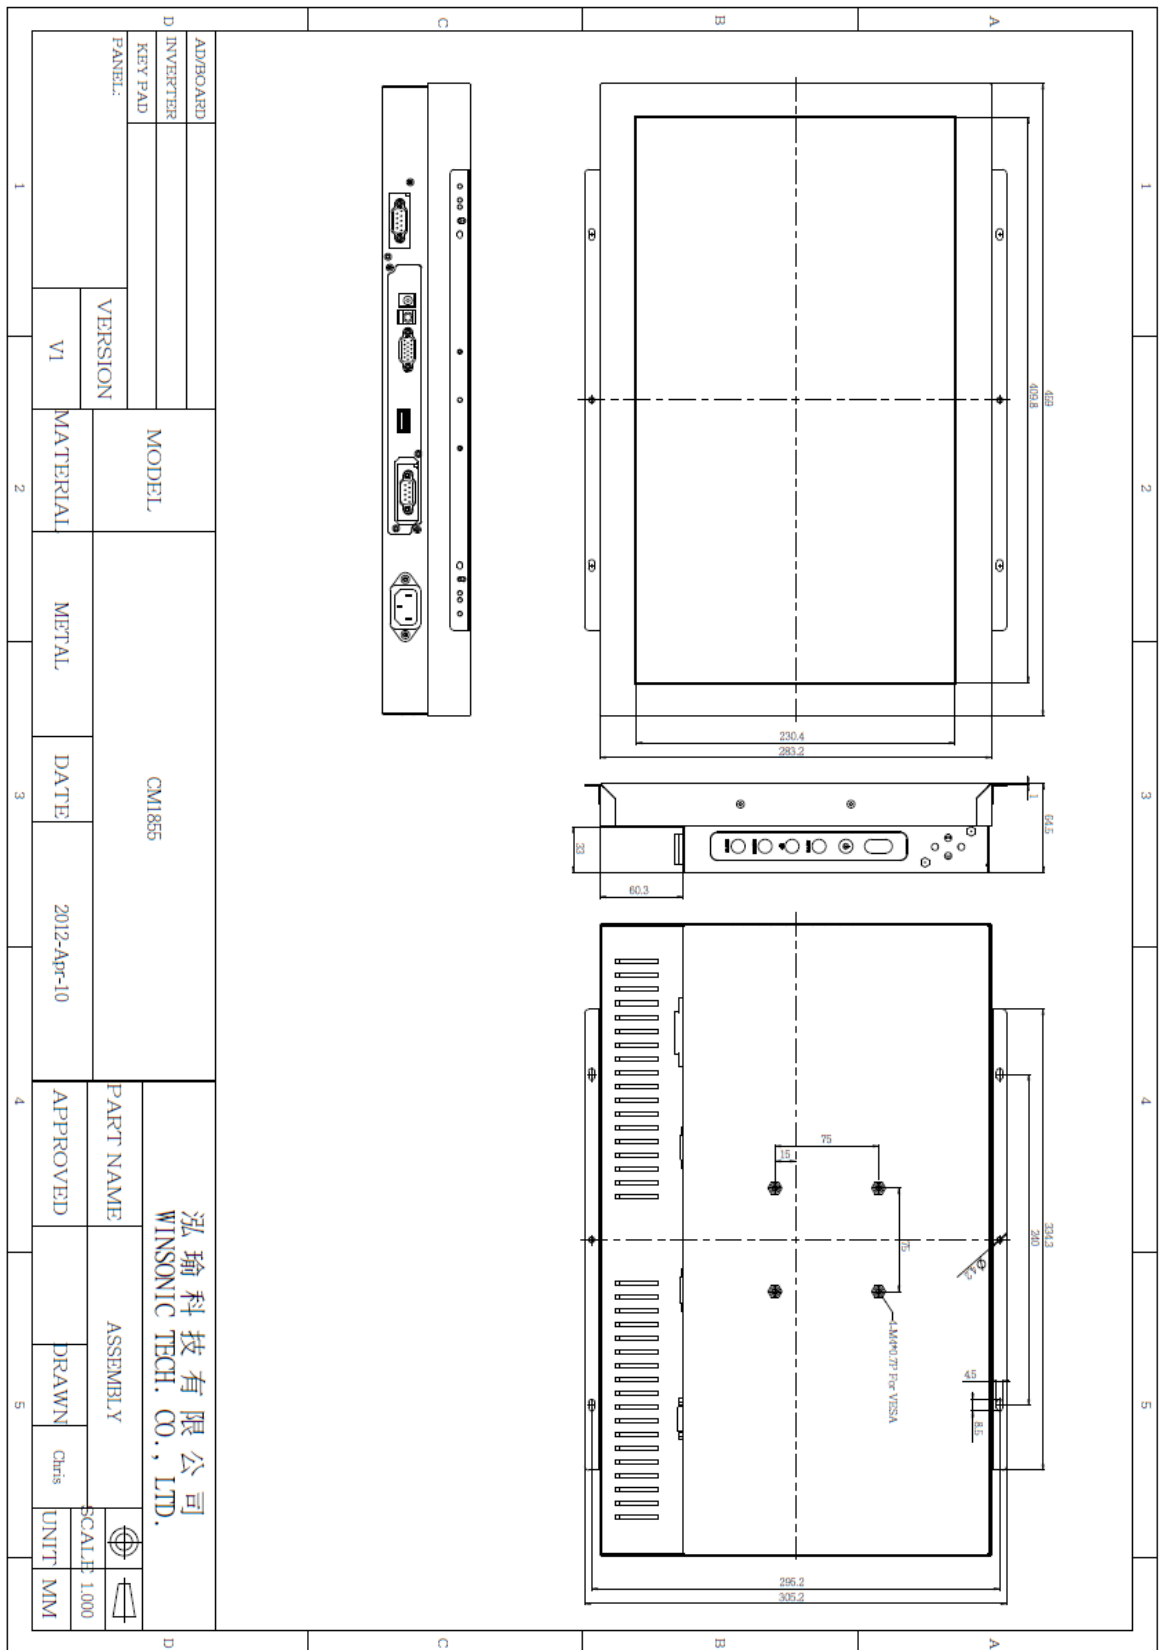

## CM1855-WX Chassis-Mount Monitor 1366x768

- **Modular mechanical design provides flexible product configuration and easy maintenance**
- **Optional built-in touch screen for interactive applications**
- **Optional auto-brightness sensor offers application by day and night**
- **Optional with different housing (Open Frame, Chassis Type, Panel Mount, Rack Mount etc.)**

### Specifications

<b>Panel:</b>	Cell Type / Glass Surface	TFT LCD / Black Anti-Glare, low reflection coating	
	Aspect Ratio / Size	Wide / 18,5" viewable diagonal area	
	Active Area / Pixel Pitch	409.8 (H) x 230.4 (V) / 0.3(H) x 0.3(V) mm	
	Native Res. / Colors	1366 (H) x 768 (V) / 16.7 Million	
	Brightness / Contrast	250 cd/m2 (standard) / 1000:1	
	Response Time	< 5 ms	
	Viewing Angle	H. 170° (-85° ~ + 85°), V. 160° (-80° ~+ 80°)	
	Light Source	LED, Long Life 50.000 hrs (typ)	
<b>Input Sources:</b>	Audio System	2W Amplifier, Speakers x 2	
<b>Input Terminals:</b>	1 x VGA (15 Pin Female D-SUB) 1x PC Audio (Stereo headphone Jack) 1 x DC Power Plug		
<b>Convenient Features:</b>	Auto Calibration, Back Light Adjustment, Plug & Play (VESA DDC/CI, DDC 2B) OSD Multi Languages, Wall Mount Ready (VESA 75 x 75 mm)		
<b>Power:</b>	Internal power supply with universal / Auto-Sensing, AC 90 to 260 V, 50 / 60 Hz		
<b>Power cons.</b>	Operation / Power	18 watt, < 1 watt (Support DPMS)	
<b>Operating:</b>	Temperature / Humidity	0°C ~ 50°C / 10% ~ 90% (no condensation)	
<b>Storage:</b>	Temperature / Humidity	-20°C ~ 60°C / 10% ~ 90% (no condensation)	
<b>Dimensions:</b>	Physical	WxHxD = Please see drawing	
	Carton	WxHxD = TBD	
<b>Weight:</b>	N.W. / G.W	6 kg / 7 kg	
<b>Options:</b>	<b>Touch</b>	<b>Enhanced Panel</b>	<b>Others</b>
	Resistive Touch Capacitive Touch SAW Touch	Protection Glass High Brightness Sunlight Readable	Digital Signage Motion Sensor Light Sensor Auto-Dimming SV+AV, DVI, HDMI etc.