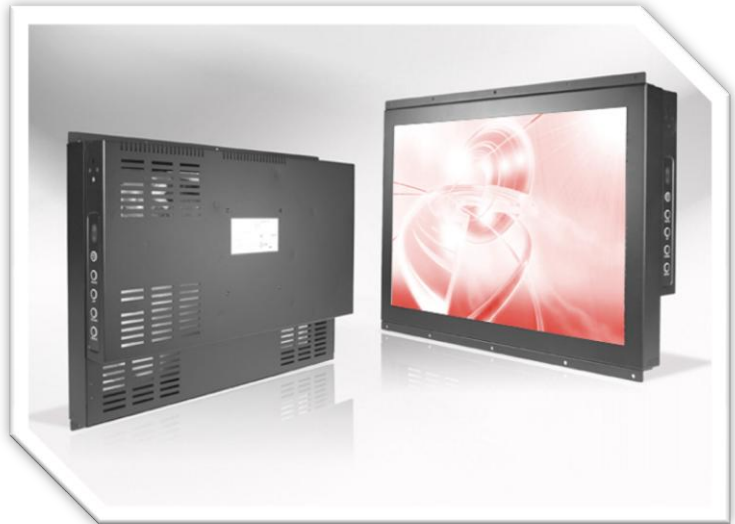

## CM1855-WX Chassis-Mount Monitor 1366x768

- **Modular mechanical design provides flexible product configuration and easy maintenance**
- **Optional built-in touch screen for interactive applications**
- **Optional auto-brightness sensor offers application by day and night**
- **Optional with different housing (Open Frame, Chassis Type, Panel Mount, Rack Mount etc.)**

### Specifications

<b>Panel:</b>	Cell Type / Glass Surface	TFT LCD / Black Anti-Glare, low reflection coating	
	Aspect Ratio / Size	Wide / 18,5" viewable diagonal area	
	Active Area / Pixel Pitch	409.8 (H) x 230.4 (V) / 0.3(H) x 0.3(V) mm	
	Native Res. / Colors	1366 (H) x 768 (V) / 16.7 Million	
	Brightness / Contrast	250 cd/m2 (standard) / 1000:1	
	Response Time	< 5 ms	
	Viewing Angle	H. 170° (-85° ~ + 85°), V. 160° (-80° ~+ 80°)	
	Light Source	LED, Long Life 50.000 hrs (typ)	
<b>Input Sources:</b>	Audio System	2W Amplifier, Speakers x 2	
<b>Input Terminals:</b>	1 x VGA (15 Pin Female D-SUB) 1x PC Audio (Stereo headphone Jack) 1 x DC Power Plug		
<b>Convenient Features:</b>	Auto Calibration, Back Light Adjustment, Plug & Play (VESA DDC/CI, DDC 2B) OSD Multi Languages, Wall Mount Ready (VESA 75 x 75 mm)		
<b>Power:</b>	Internal power supply with universal / Auto-Sensing, AC 90 to 260 V, 50 / 60 Hz		
<b>Power cons.</b>	Operation / Power	18 watt, < 1 watt (Support DPMS)	
<b>Operating:</b>	Temperature / Humidity	0°C ~ 50°C / 10% ~ 90% (no condensation)	
<b>Storage:</b>	Temperature / Humidity	-20°C ~ 60°C / 10% ~ 90% (no condensation)	
<b>Dimensions:</b>	Physical	WxHxD = Please see drawing	
	Carton	WxHxD = TBD	
<b>Weight:</b>	N.W. / G.W	6 kg / 7 kg	
<b>Options:</b>	<b>Touch</b>	<b>Enhanced Panel</b>	<b>Others</b>
	Resistive Touch Capacitive Touch SAW Touch	Protection Glass High Brightness Sunlight Readable	Digital Signage Motion Sensor Light Sensor Auto-Dimming SV+AV, DVI, HDMI etc.