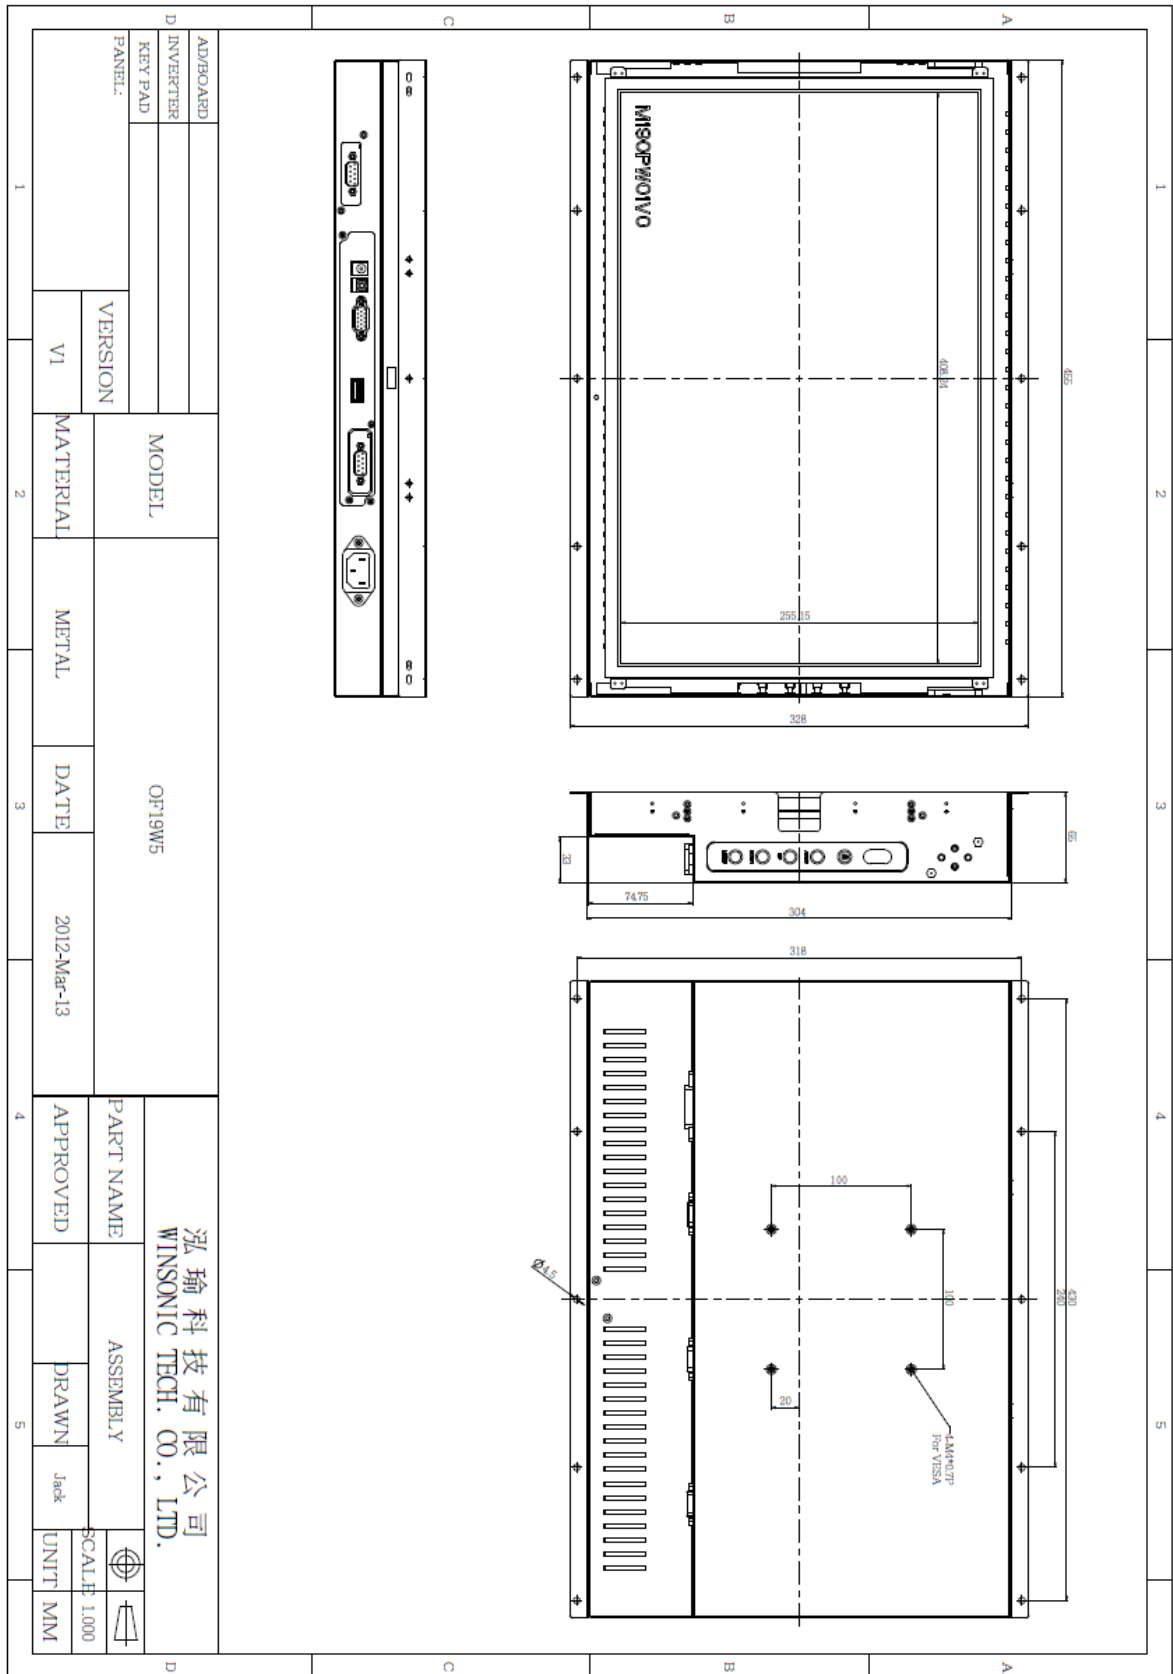

Full-size drawing available on request!