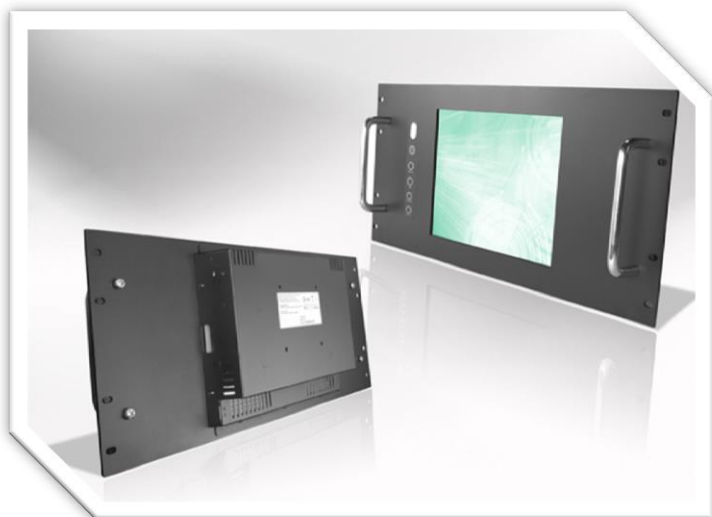

RM1205

Rack Mount Monitor 12"

- **Modular mechanical design provides flexible product configuration and easy maintenance**
- **Optional built-in touch screen for interactive applications**
- **Optional auto-brightness sensor offers application by day and night**
- **Optional with different frames (Open Frame, Chassis Type, Chassis Mount, Panel Mount)**